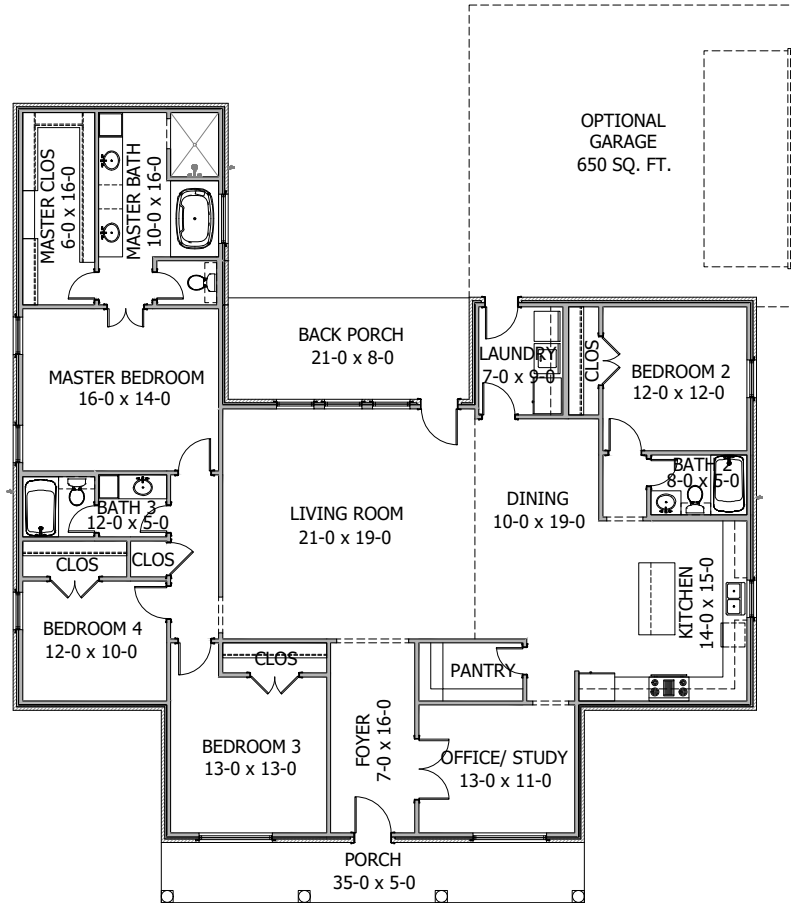

# "Belle Phase"

## French

**SWLA**  
**CONSTRUCTORS & DEVELOPMENT**

LIVING	-	2,517 SQ. FT.
PORCHES	-	354 SQ. FT.
TOTAL	-	2,871 SQ. FT.