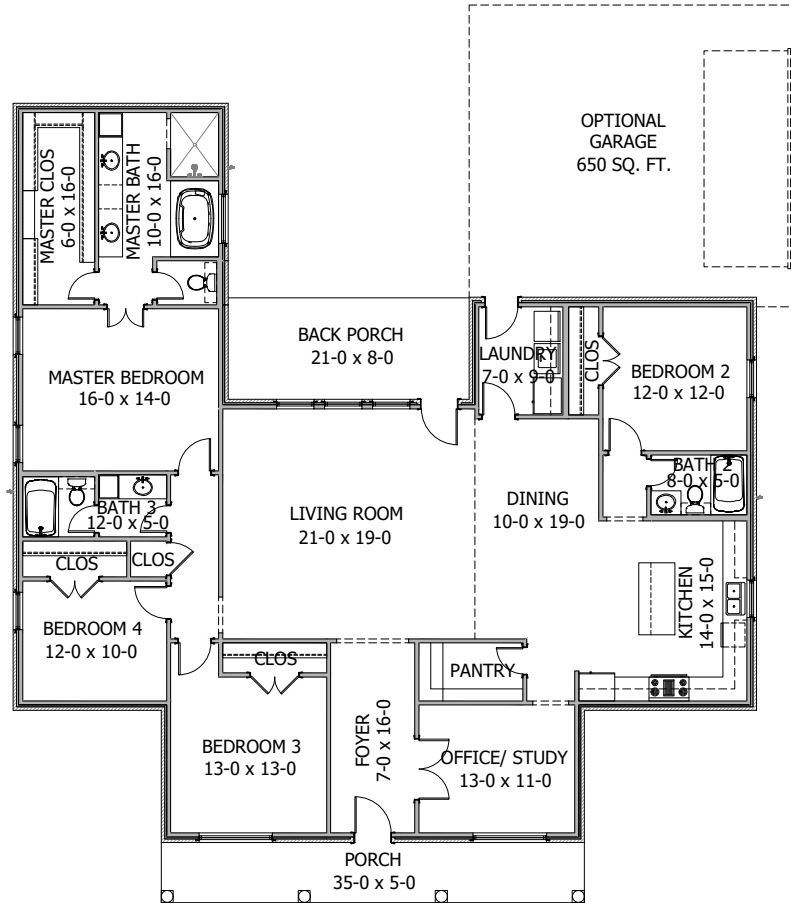

## Craftsman

OPTIONAL  
GARAGE  
650 SQ. FT.

**SWLA**  
CONSTRUCTORS & DEVELOPMENT

LIVING	-	2,517 SQ. FT.
PORCHES	-	354 SQ. FT.
TOTAL	-	2,871 SQ. FT.

## Farmhouse

**SWLA**  
CONSTRUCTORS & DEVELOPMENT

LIVING	-	2,517 SQ. FT.
PORCHES	-	354 SQ. FT.
TOTAL	-	2,871 SQ. FT.