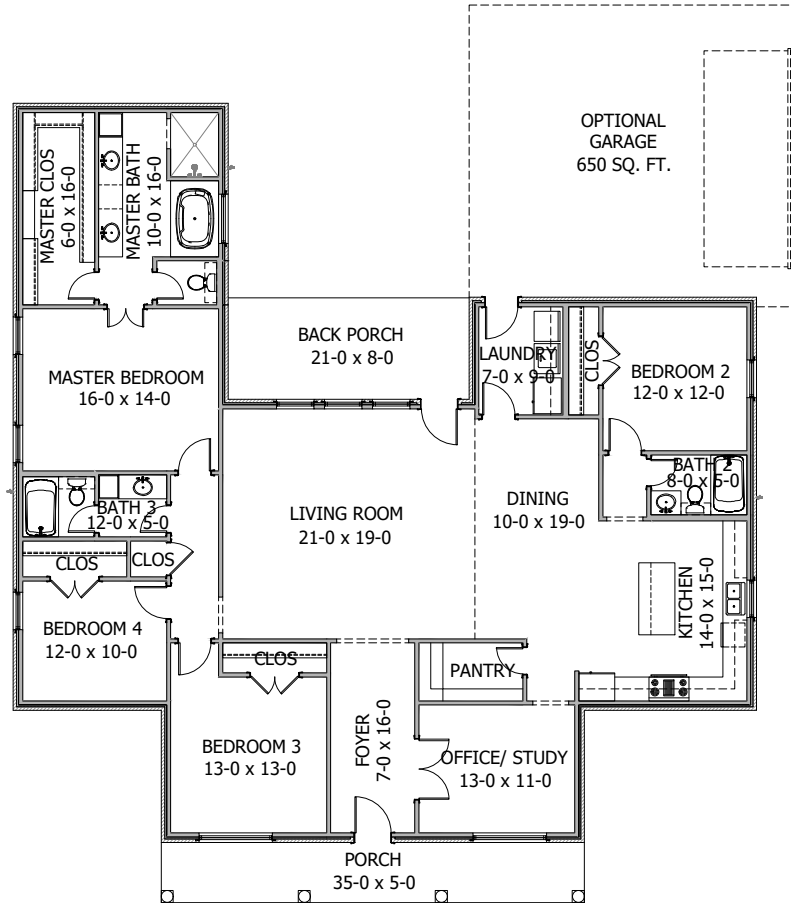

## French

**SWLA**  
**CONSTRUCTORS & DEVELOPMENT**

LIVING	-	2,517 SQ. FT.
PORCHES	-	354 SQ. FT.
TOTAL	-	2,871 SQ. FT.

# "Belle Phase"

## Craftsman

OPTIONAL  
GARAGE  
650 SQ. FT.

**SWLA**  
CONSTRUCTORS & DEVELOPMENT

LIVING	-	2,517 SQ. FT.
PORCHES	-	354 SQ. FT.
TOTAL	-	2,871 SQ. FT.