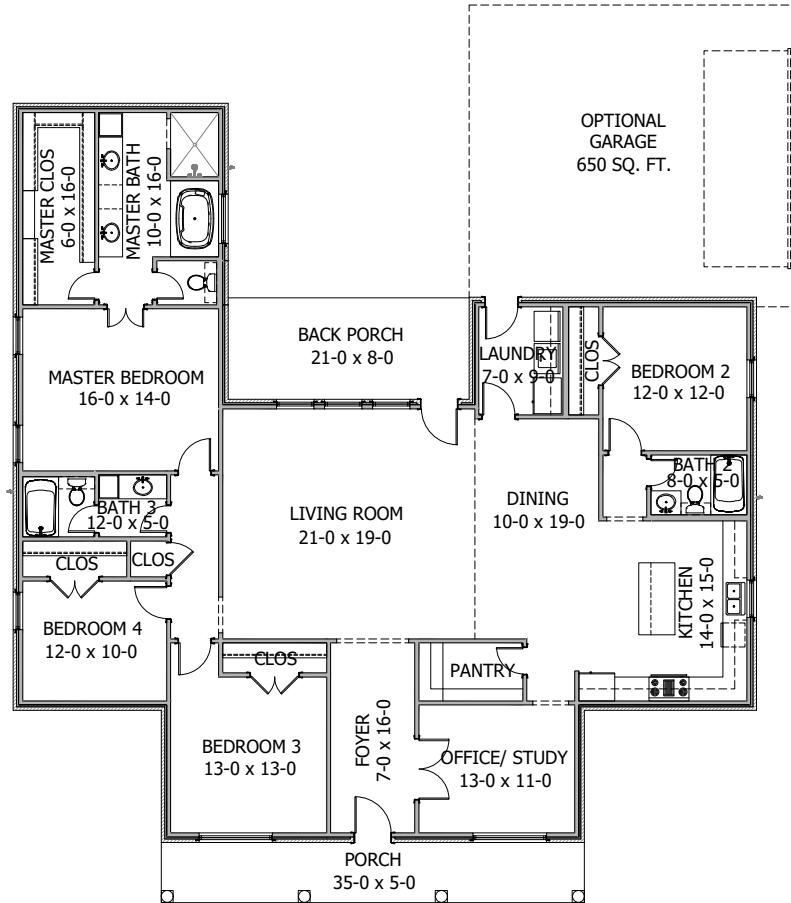

## Farmhouse

**SWLA**  
CONSTRUCTORS & DEVELOPMENT

LIVING	-	2,517 SQ. FT.
PORCHES	-	354 SQ. FT.
TOTAL	-	2,871 SQ. FT.

## Simple

**SWLA**  
**CONSTRUCTORS & DEVELOPMENT**

LIVING	-	2,517 SQ. FT.
PORCHES	-	354 SQ. FT.
TOTAL	-	2,871 SQ. FT.